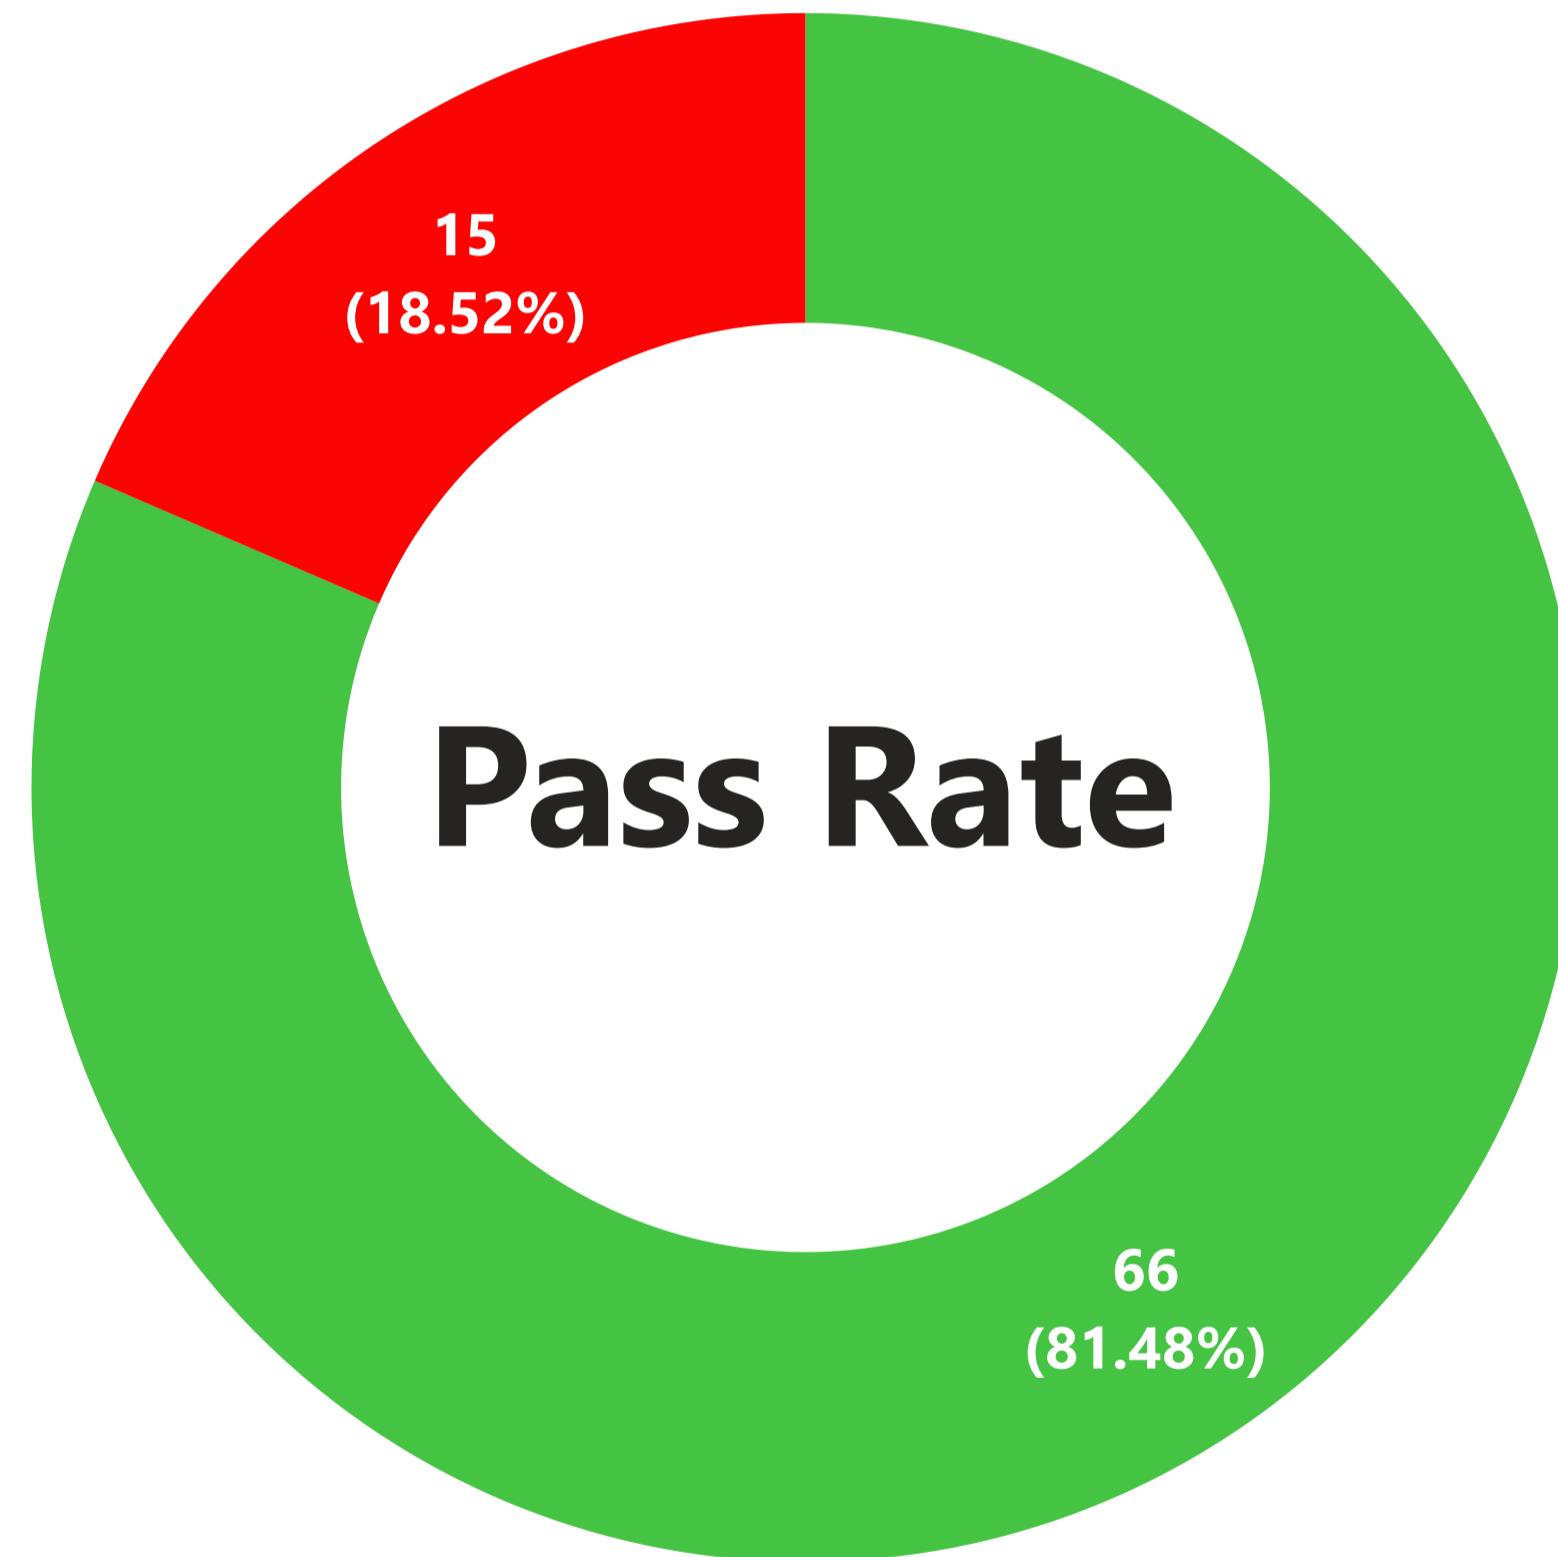

UT Martin EPP Pass Rate: edTPA

Submission Term

4. Spring 2025

Handbook

All

Gender

All

Choose Campus Location

Select all

Martin

Parsons

Ripley

Selmer

43

Average edTPA Score

40

Passing Score

Pass/Fail ● Pass ● Fail

2.90

Task 1 Average

2.86

Task 2 Average

2.90

Task 3 Average

Attempt Number

All

Rubric Number

Average of Rubric Score

Rubric Number	Average of Rubric Score
1	2.91
2	2.89
3	3.03
4	2.87
5	2.81
6	3.03
7	2.89
8	2.81
9	2.78
10	2.77
11	2.93
12	3.12
13	2.65
14	2.84
15	2.97
Overall Rubric Average	2.89